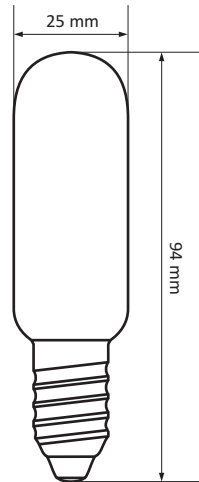

BG- LED лампа; **EN** - LED lamp; **SRB-** Sijalice LED; **HR-** LED žarulje; **BIH** Sijalice LED; **SLO-** LED svetila; **HU-** LED lámpa; **RO-** Becuri cu LED; **GR-** Λαμπτήρες LED; **MK** - LED светилка; **SK** - LED lampa; **PL** - Lampa LED; **P** - Lâmpada LED; **IT** - Lampada a LED

INCANDESCENT LED VINTAGE

Golden glass

E14 lamp holder

■ TECHNICAL DATA

Voltage: ~230V
Frequency: 50/60Hz
Watt: 40W
Lumen: 160lm
Light source: –
Beam angle: 360°
Color temperature: 2700K
Dimmable: Yes
Color rendering index: Ra≥80
Life time: 3000 h

■ AREAS OF APPLICATION

- Domestic applications- especially where the lamps are visible
- General illumination
- Outdoor applications only in suitable luminaires
- Used in chandeliers and other decorative light fixtures to create beautiful light effects

■ PRODUCT FEATURES

- Elegant design- perfect for decorative installations
- Very low energy consumption
- Instant 100 % light, no warm-up time
- Easy replacement of classic conventional lamps
- Environmentally friendly: contains no mercury or other hazardous substance

IP20